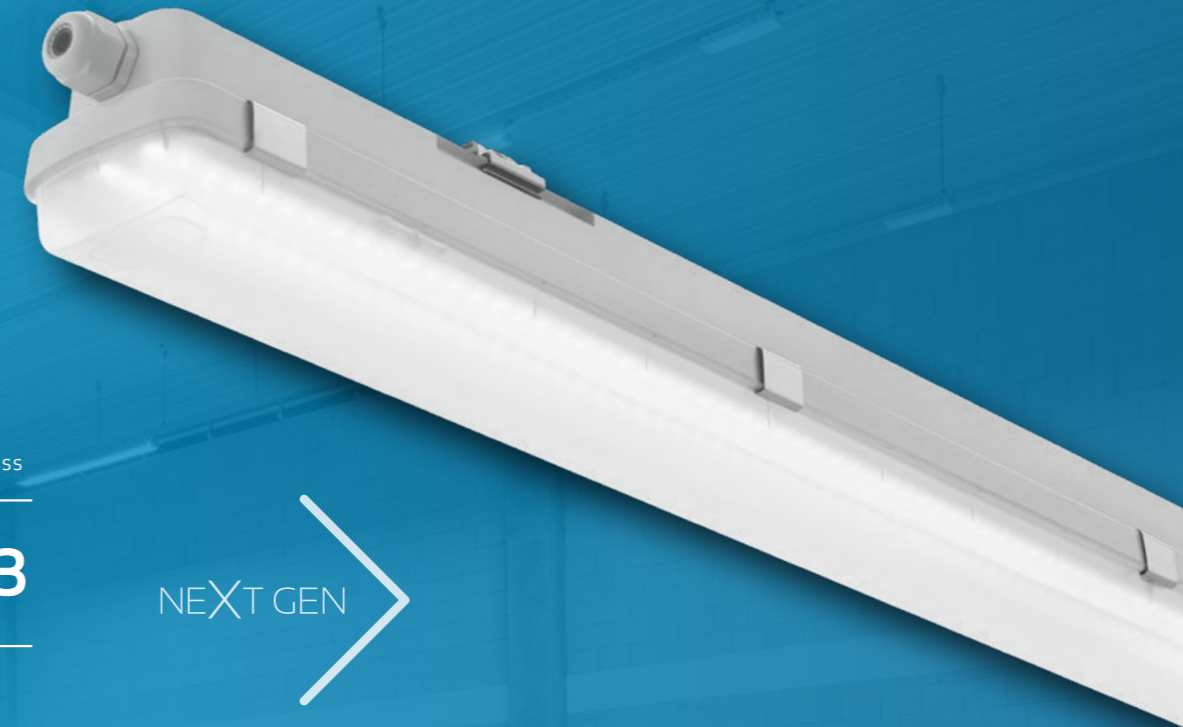

# Newer, better and more innovative

POLISH PRODUCTION  
POLISH TECHNOLOGY

New industrial luminaires from the TYTAN NEXT GEN line.  
Higher tightness and luminous flux.  
Choose a version tailored to your needs.

**IP67**

Ingress protection class

**SDCM ≤ 3**

**A++**

NEXT GEN

**PRO**

**TYTAN LED PRO**

The most effective and powersaving version of the TYTAN LED luminaire.