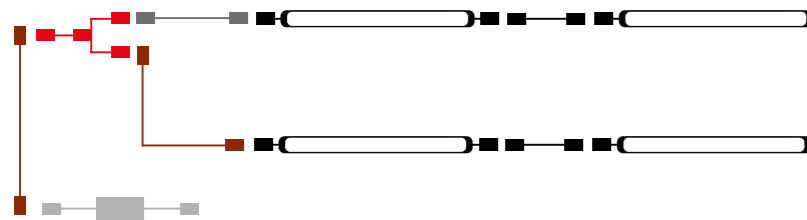

Version dedicated for fixing in workshop channels.

The set includes 4 PROFI SLIM LINE LED luminaires with a power supply, wiring and standard mounting brackets (8 pcs.).