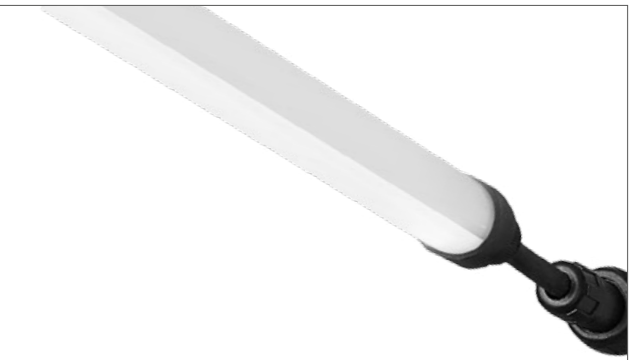

PROFI SLIM LINE LED

LED GO!

PROFI SLIM LINE LED

PROFI SLIM LINE LED is a brand new and innovative lighting solution designed for automobile repair shops.

Available versions allow installation on all mobile garages and column lifts regardless of type.

BEAM ANGLE

+ HIGH LIGHTING OUTPUT

PROFI SLIM LINE LED provides extremely powerful illumination, much higher if compared to traditional fluorescent tubes. For the ultimate comfort of working with the PROFI SLIM LINE LED, we have used the individually designed, milky polycarbonate diffuser. With it, we have achieved the effect of uniform light dispersion in a large area and avoided the risk of eye fatigue. Beam angle of 120 degrees, maximum output of 2550 lumens from a single luminaire.

+ QUICK AND EASY INSTALLATION

PROFI SLIM LINE LEDs are offered with dedicated mounting system (mounting brackets or magnets) and integrated with an easy-to-connect wiring system, connectors and power supply. This makes it easy to create connection configurations tailored to every workshop, and mounting the luminaire system is intuitive and easy. Thanks to the use of magnetic brackets, assembly does not require additional tools (e.g. drills).

+ ADJUSTABLE BEAM ANGLE

Mounting brackets allow rotation of the luminaire, so that the optimal angle of light can be selected.

SETS CONFIGURATION

AVAILABLE VERSIONS

Version dedicated for mounting on a variety of workshop lifts.