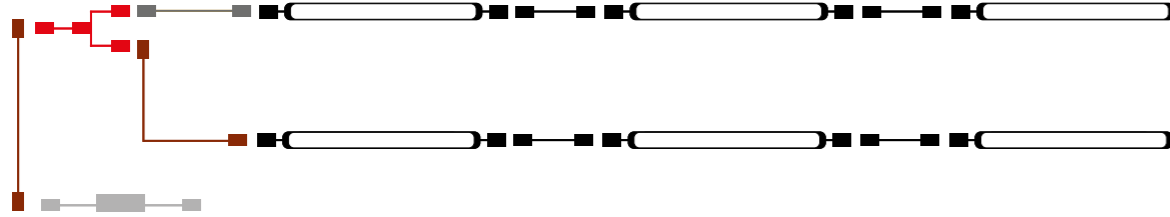

Version dedicated for fixing in workshop channels.

The set includes 6 PROFI SLIM LINE LED luminaires with a power supply, wiring and standard mounting brackets (12 pcs.).