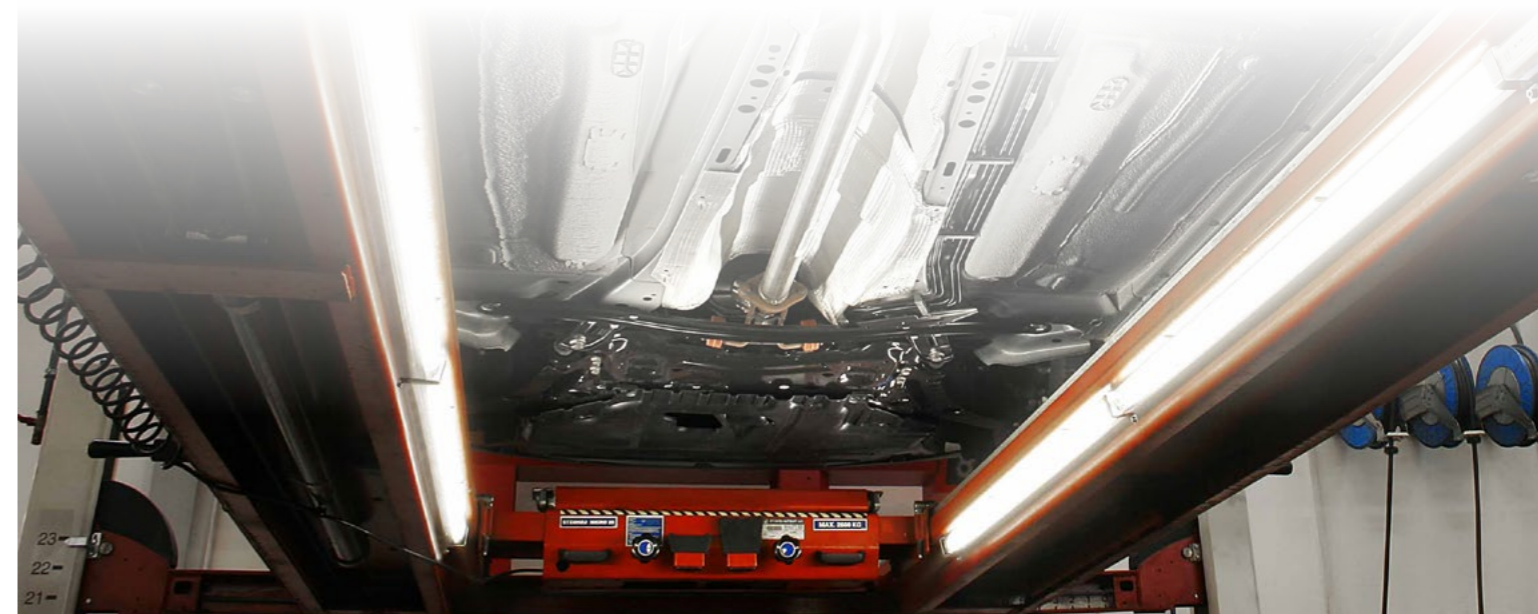

* initial, tolerance +/- 10%

The luminaire parameters are stated in accordance with the tolerances permitted by the standard. The manufacturer reserves the right to downgrade the product parameters, make changes during its refinement, and to make structural changes or upgrades. This technical data sheet is not a commercial offer. The full current Lena Lighting offer with the current parameters is available at www.lenalighting.pl.